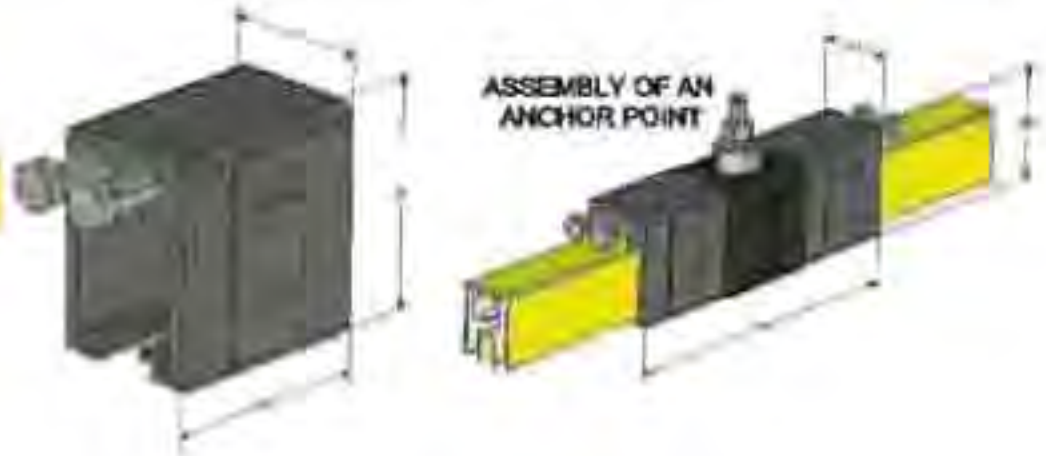

SAFETRACK-3

500A ALUMINIUM BUSBAR

800A ALUMINIUM BUSBAR

**1000A ALUMINIUM
BUSBAR**

BUSBAR ASSEMBLY

SAFETRACK-3

RAIL CONNECTORS (JOINTS) FOR ALUMINIUM

ANCHOR CLAMP FOR ALUMINIUM

HANGER CLAMP

POWER FEED

SAFETRACK-3

END CAP

MOUNTING ARRANGEMENT

MACC250 CURRENT COLLECTOR

MACC125 CURRENT COLLECTOR

EXPANSION JOINT

SAFETRACK - 3

500A / 800A / 1000A

RAIL CONNECTORS (JOINTS) FOR ALUMINIUM

ANCHOR CLAMP FOR ALUMINIUM

POWER FEED (ASSEMBLY)

END CAP (ASSEMBLY)