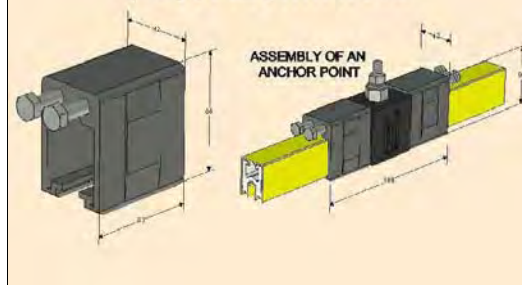

SAFETRACK-3

500A ALUMINIUM BUSBAR

800A ALUMINIUM BUSBAR

**1000A ALUMINIUM
BUSBAR**

BUSBAR ASSEMBLY

SAFETRACK-3

RAIL CONNECTORS (JOINTS) FOR ALUMINIUM

ANCHOR CLAMP FOR ALUMINIUM

HANGER CLAMP

POWER FEED

SAFETRACK-3

END CAP

MOUNTING ARRANGEMENT

MACC250 CURRENT COLLECTOR

MACC125 CURRENT COLLECTOR

EXPANSION JOINT

SAFETRACK - 3

500A / 800A / 1000A

RAIL CONNECTORS (JOINTS) FOR ALUMINIUM

ANCHOR CLAMP FOR ALUMINIUM

POWER FEED (ASSEMBLY)

END CAP (ASSEMBLY)