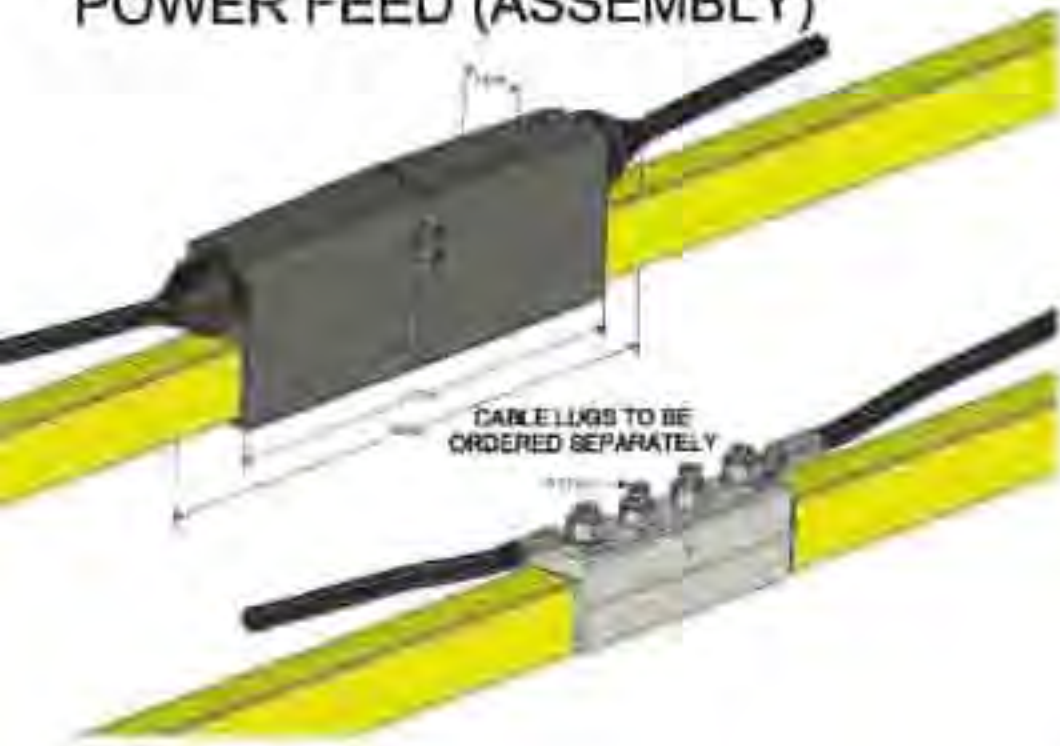

SAFETRACK-3

500A ALUMINIUM BUSBAR

800A ALUMINIUM BUSBAR

**1000A ALUMINIUM
BUSBAR**

BUSBAR ASSEMBLY

SAFETRACK-3

RAIL CONNECTORS (JOINTS) FOR ALUMINIUM

ANCHOR CLAMP FOR ALUMINIUM

HANGER CLAMP

POWER FEED

SAFETRACK-3

END CAP

MOUNTING ARRANGEMENT

MACC250 CURRENT COLLECTOR

MACC125 CURRENT COLLECTOR

EXPANSION JOINT

SAFETRACK - 3

500A / 800A / 1000A

RAIL CONNECTORS (JOINTS) FOR ALUMINIUM

ANCHOR CLAMP FOR ALUMINIUM

POWER FEED (ASSEMBLY)

END CAP (ASSEMBLY)