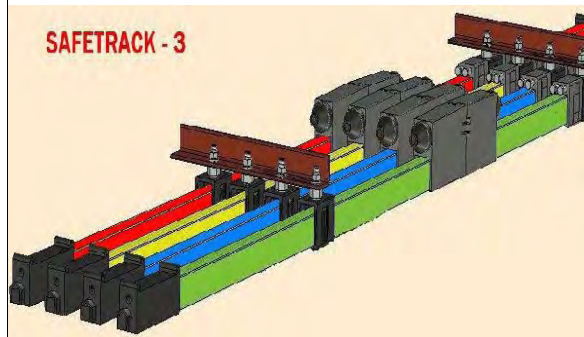

SAFETRACK-3

500A ALUMINIUM BUSBAR

800A ALUMINIUM BUSBAR

**1000A ALUMINIUM
BUSBAR**

BUSBAR ASSEMBLY

SAFETRACK-3

RAIL CONNECTORS (JOINTS) FOR ALUMINIUM

ANCHOR CLAMP FOR ALUMINIUM

HANGER CLAMP

POWER FEED

SAFETRACK-3

END CAP

MOUNTING ARRANGEMENT

MACC250 CURRENT COLLECTOR

MACC125 CURRENT COLLECTOR

EXPANSION JOINT

SAFETRACK - 3

500A / 800A / 1000A

RAIL CONNECTORS (JOINTS) FOR ALUMINIUM

ANCHOR CLAMP FOR ALUMINIUM

POWER FEED (ASSEMBLY)

END CAP (ASSEMBLY)