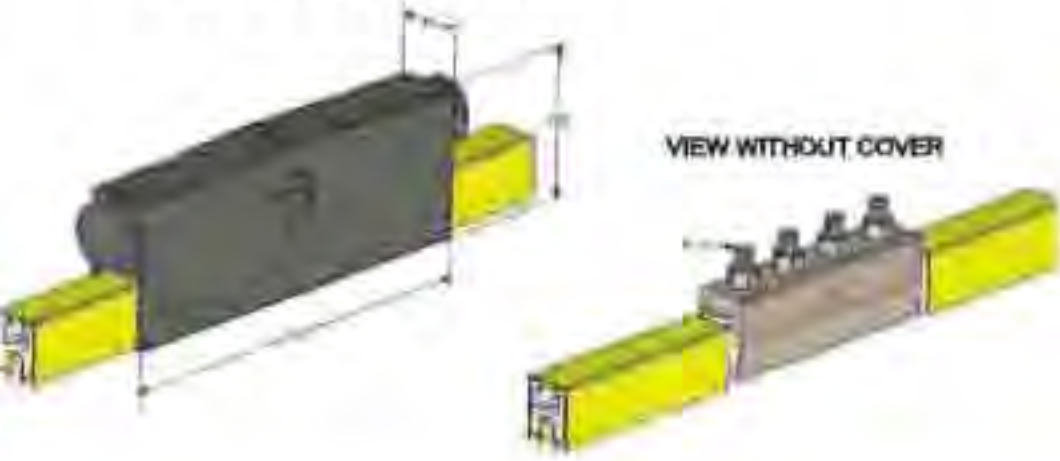

SAFETRACK-3

500A ALUMINIUM BUSBAR

800A ALUMINIUM BUSBAR

**1000A ALUMINIUM
BUSBAR**

BUSBAR ASSEMBLY

SAFETRACK-3

RAIL CONNECTORS (JOINTS) FOR ALUMINIUM

ANCHOR CLAMP FOR ALUMINIUM

HANGER CLAMP

POWER FEED

SAFETRACK-3

END CAP

MOUNTING ARRANGEMENT

MACC250 CURRENT COLLECTOR

MACC125 CURRENT COLLECTOR

EXPANSION JOINT

SAFETRACK - 3

500A / 800A / 1000A

RAIL CONNECTORS (JOINTS) FOR ALUMINIUM

ANCHOR CLAMP FOR ALUMINIUM

POWER FEED (ASSEMBLY)

END CAP (ASSEMBLY)