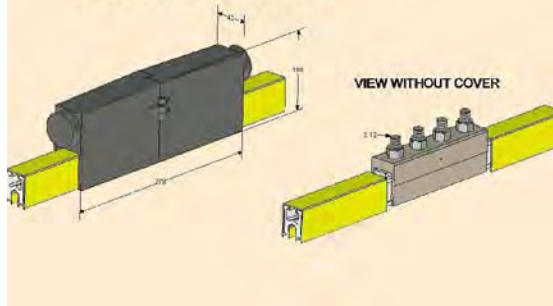

SAFETRACK-3

500A ALUMINIUM BUSBAR

800A ALUMINIUM BUSBAR

**1000A ALUMINIUM
BUSBAR**

BUSBAR ASSEMBLY

SAFETRACK-3

RAIL CONNECTORS (JOINTS) FOR ALUMINIUM

ANCHOR CLAMP FOR ALUMINIUM

HANGER CLAMP

POWER FEED

SAFETRACK-3

END CAP

MOUNTING ARRANGEMENT

MACC250 CURRENT COLLECTOR

MACC125 CURRENT COLLECTOR

EXPANSION JOINT

SAFETRACK - 3

500A / 800A / 1000A

RAIL CONNECTORS (JOINTS) FOR ALUMINIUM

ANCHOR CLAMP FOR ALUMINIUM

POWER FEED (ASSEMBLY)

END CAP (ASSEMBLY)