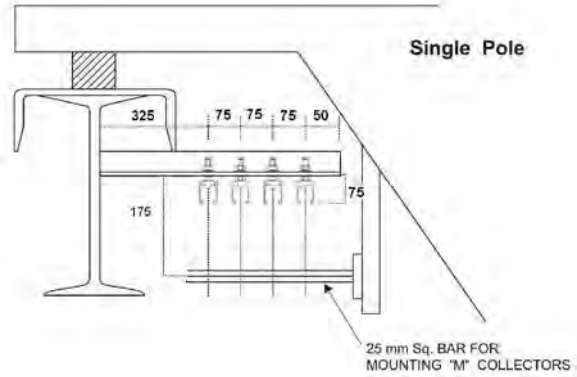

SAFETRACK-3

500A ALUMINIUM BUSBAR

800A ALUMINIUM BUSBAR

**1000A ALUMINIUM
BUSBAR**

BUSBAR ASSEMBLY

SAFETRACK-3

RAIL CONNECTORS (JOINTS) FOR ALUMINIUM

ANCHOR CLAMP FOR ALUMINIUM

HANGER CLAMP

POWER FEED

SAFETRACK-3

END CAP

MOUNTING ARRANGEMENT

MACC250 CURRENT COLLECTOR

MACC125 CURRENT COLLECTOR

EXPANSION JOINT

SAFETRACK - 3

500A / 800A / 1000A

RAIL CONNECTORS (JOINTS) FOR ALUMINIUM

ANCHOR CLAMP FOR ALUMINIUM

POWER FEED (ASSEMBLY)

END CAP (ASSEMBLY)