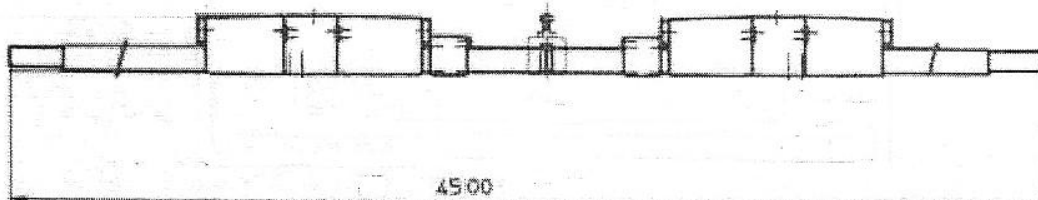

HANGER CLAMP

POWER FEED

SAFETRACK-3

END CAP

MOUNTING ARRANGEMENT

MACC250 CURRENT COLLECTOR

MACC125 CURRENT COLLECTOR

EXPANSION JOINT

SAFETRACK - 3

500A / 800A / 1000A

RAIL CONNECTORS (JOINTS) FOR ALUMINIUM

ANCHOR CLAMP FOR ALUMINIUM

POWER FEED (ASSEMBLY)

END CAP (ASSEMBLY)