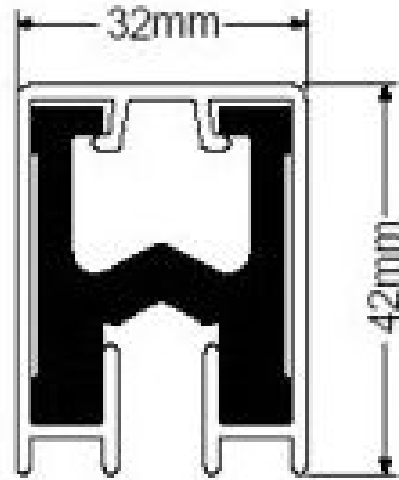

SAFETRACK-3

500A ALUMINIUM BUSBAR

800A ALUMINIUM BUSBAR

**1000A ALUMINIUM
BUSBAR**

BUSBAR ASSEMBLY

SAFETRACK-3

RAIL CONNECTORS (JOINTS) FOR ALUMINIUM

ANCHOR CLAMP FOR ALUMINIUM

HANGER CLAMP

POWER FEED

SAFETRACK-3

END CAP

MOUNTING ARRANGEMENT

MACC250 CURRENT COLLECTOR

MACC125 CURRENT COLLECTOR

EXPANSION JOINT

SAFETRACK - 3

500A / 800A / 1000A

RAIL CONNECTORS (JOINTS) FOR ALUMINIUM

ANCHOR CLAMP FOR ALUMINIUM

POWER FEED (ASSEMBLY)

END CAP (ASSEMBLY)