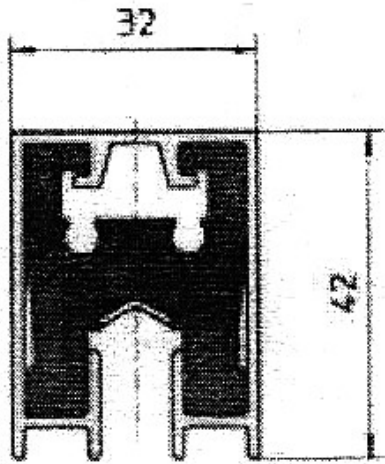

SAFETRACK-3

500A ALUMINIUM BUSBAR

800A ALUMINIUM BUSBAR

**1000A ALUMINIUM
BUSBAR**

BUSBAR ASSEMBLY

SAFETRACK-3

RAIL CONNECTORS (JOINTS) FOR ALUMINIUM

ANCHOR CLAMP FOR ALUMINIUM

HANGER CLAMP

POWER FEED

SAFETRACK-3

END CAP

MOUNTING ARRANGEMENT

MACC250 CURRENT COLLECTOR

MACC125 CURRENT COLLECTOR

EXPANSION JOINT

SAFETRACK - 3

500A / 800A / 1000A

RAIL CONNECTORS (JOINTS) FOR ALUMINIUM

ANCHOR CLAMP FOR ALUMINIUM

POWER FEED (ASSEMBLY)

END CAP (ASSEMBLY)