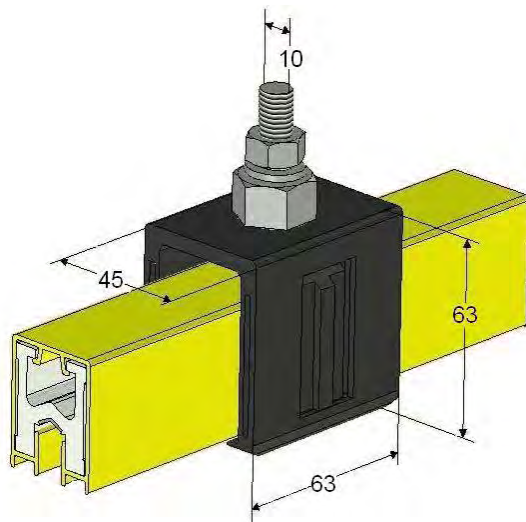

SAFETRACK-3

500A ALUMINIUM BUSBAR

800A ALUMINIUM BUSBAR

**1000A ALUMINIUM
BUSBAR**

BUSBAR ASSEMBLY

SAFETRACK-3

RAIL CONNECTORS (JOINTS) FOR ALUMINIUM

ANCHOR CLAMP FOR ALUMINIUM

HANGER CLAMP

POWER FEED

SAFETRACK-3

END CAP

MOUNTING ARRANGEMENT

MACC250 CURRENT COLLECTOR

MACC125 CURRENT COLLECTOR

EXPANSION JOINT

SAFETRACK - 3

500A / 800A / 1000A

RAIL CONNECTORS (JOINTS) FOR ALUMINIUM

ANCHOR CLAMP FOR ALUMINIUM

POWER FEED (ASSEMBLY)

END CAP (ASSEMBLY)