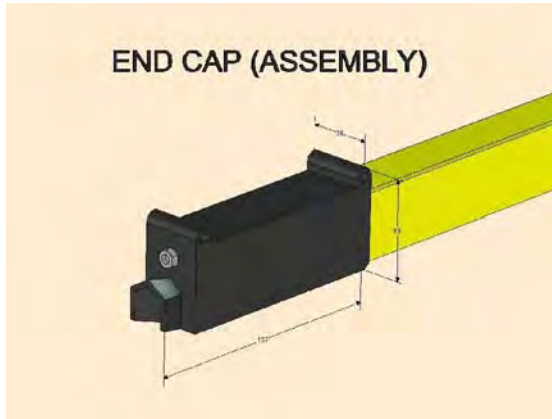

SAFETRACK-3

500A ALUMINIUM BUSBAR

800A ALUMINIUM BUSBAR

**1000A ALUMINIUM
BUSBAR**

BUSBAR ASSEMBLY

SAFETRACK-3

RAIL CONNECTORS (JOINTS) FOR ALUMINIUM

ANCHOR CLAMP FOR ALUMINIUM

HANGER CLAMP

POWER FEED

SAFETRACK-3

END CAP

MOUNTING ARRANGEMENT

MACC250 CURRENT COLLECTOR

MACC125 CURRENT COLLECTOR

EXPANSION JOINT

SAFETRACK - 3

500A / 800A / 1000A

RAIL CONNECTORS (JOINTS) FOR ALUMINIUM

ANCHOR CLAMP FOR ALUMINIUM

POWER FEED (ASSEMBLY)

END CAP (ASSEMBLY)