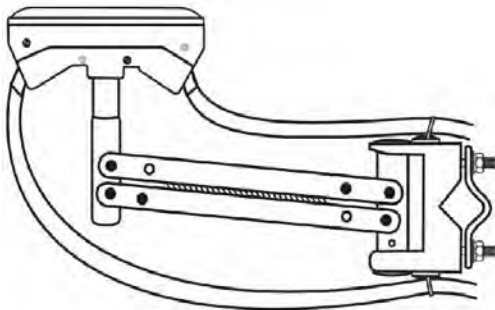

SAFETRACK-3

500A ALUMINIUM BUSBAR

800A ALUMINIUM BUSBAR

**1000A ALUMINIUM
BUSBAR**

BUSBAR ASSEMBLY

SAFETRACK-3

RAIL CONNECTORS (JOINTS) FOR ALUMINIUM

ANCHOR CLAMP FOR ALUMINIUM

HANGER CLAMP

POWER FEED

SAFETRACK-3

END CAP

MOUNTING ARRANGEMENT

MACC250 CURRENT COLLECTOR

MACC125 CURRENT COLLECTOR

EXPANSION JOINT

SAFETRACK - 3

500A / 800A / 1000A

RAIL CONNECTORS (JOINTS) FOR ALUMINIUM

ANCHOR CLAMP FOR ALUMINIUM

POWER FEED (ASSEMBLY)

END CAP (ASSEMBLY)